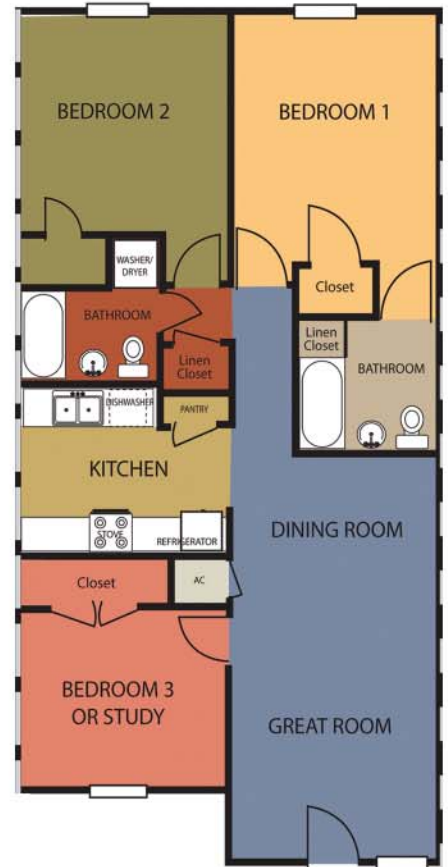

# The Gables

**\$ 800<sub>MO.</sub>** Includes water & electricity

**LOCATION:**  
32nd street Gulfport  
(Near Seabee Base)

**APPROXIMATE SQ. FT.:**  
1,100 sq. ft.

**SCHOOLS:**  
Gulfport City Schools

**APPLIANCES:**

- All electric kitchen
- Refrigerator
- W/D hookups
- Dishwasher
- Pantry

**OTHER:**

- Open floor plans
- Oak finish cabinets
- Stainless steel sinks
- Ceiling fans
- Pets allowed (w/deposit)

For a personal tour, call  
228-806-5576  
helpme@signaturegulfoast.com